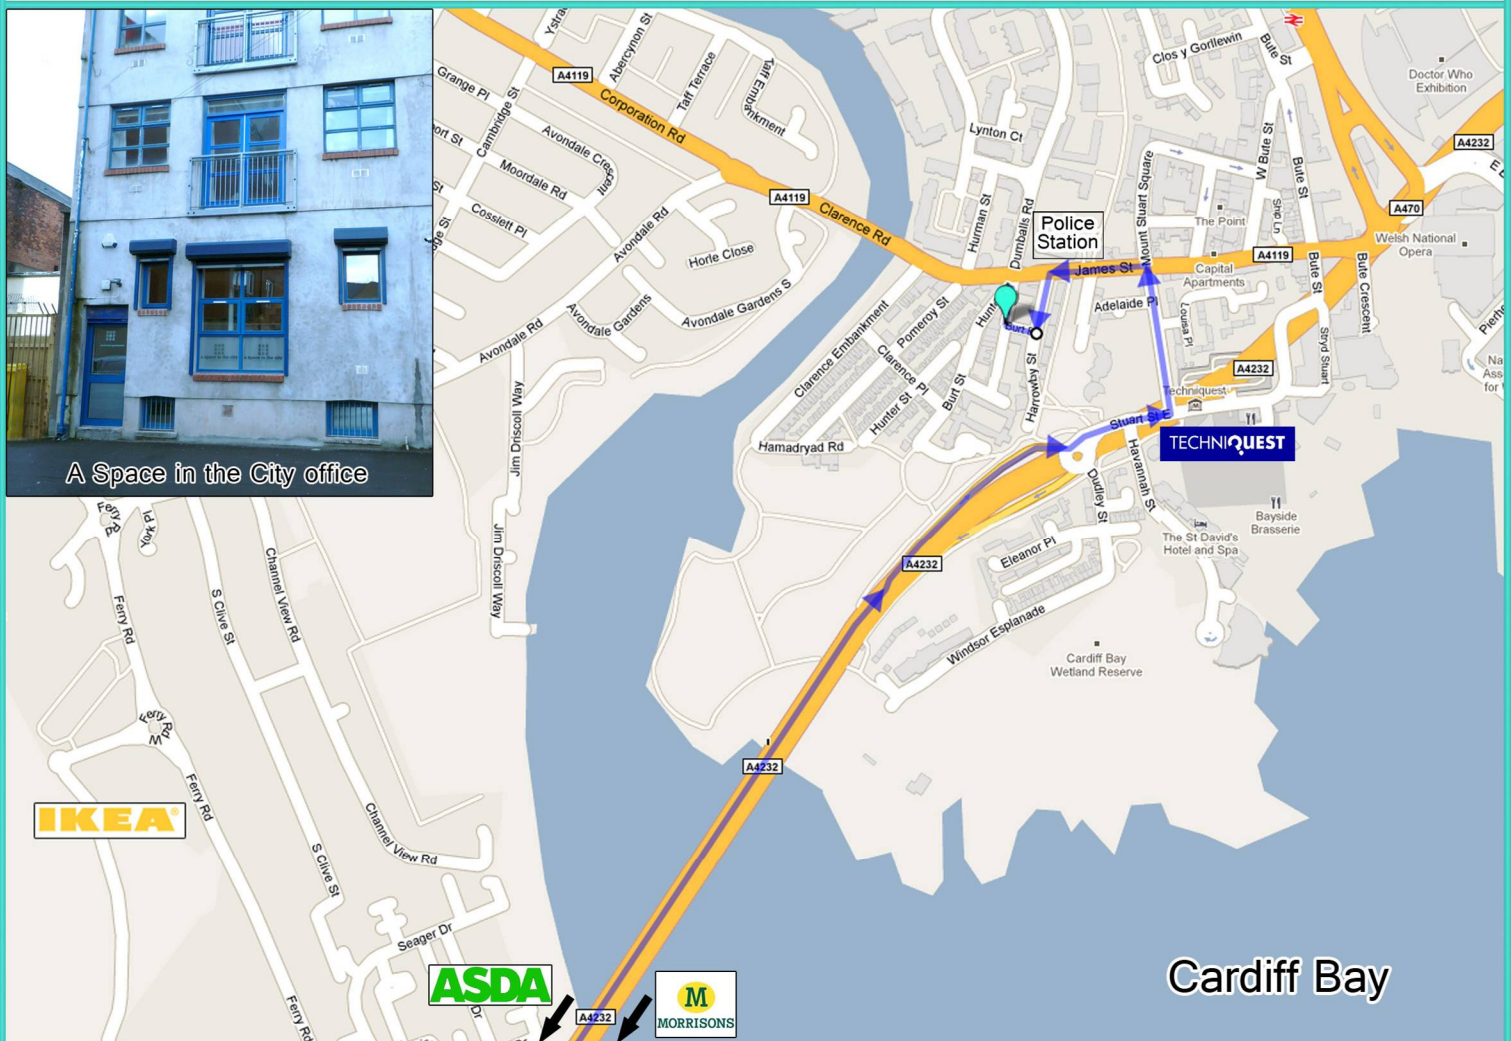

DIRECTIONS TO OFFICE, CF10 5GN

Leave the M4 motorway at Junction 33 and follow the A4232.

Stay on this dual carriageway for approximately 9 miles until you come to the section which passes over Cardiff Bay (ASDA on your left and MORRISTONS to your right).

Leave the A4232 at the next exit (just before the entrance to the tunnel).

Bear left at the roundabout and take your first left onto Adelaide Street.

At the end of this road turn left onto James Street.

After approximately 100m, take the second left off James Street turning into Harrowby Street.

After approximately 30m, take the first right – our offices are at the end of this street, directly in front of you.

You have now arrived at A Space in the City.

If you have any problems following these directions please call 07791 251 104 or 029 2047 3830 within office hours (Mon – Fri, 8am to 5:30pm). If calling outside these hours, please contact 01425 624 493.